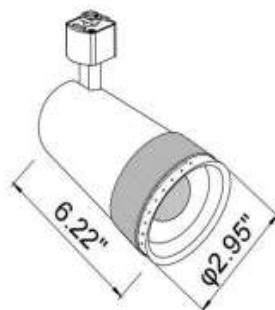

Product Information	
Item No.	WG 652B (black) & WG 652W (white)
Wattage	20W
Input Voltage	AC120v 60Hz
Track Adapter	H-type
5CCT Adjustable	27/30/35/40/50K
CRI	CRI95
Beam Angle	10-60 Degree Bean Adjustable
Size	W2.95"x L 6.22"x H6.1"
Dimming	Triac Dimming 100%-10%
Lumens	2500Lm. Maximum
Projected Life	50000Hrs
Rotation	355 Degree Horizontal
Tile	90 Degree Vertical
Certification	ETL,UL

Technical Drawing: