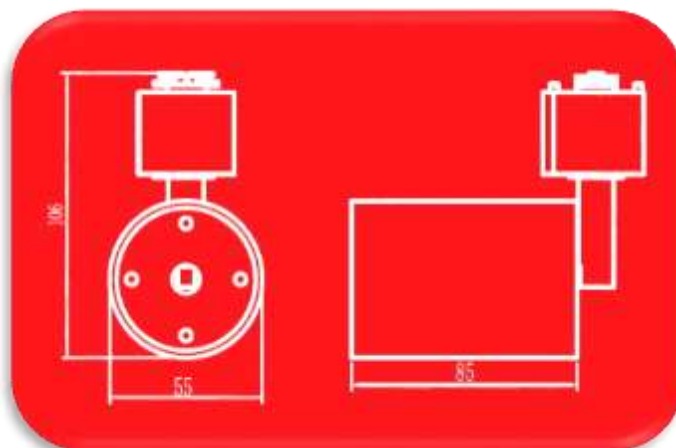

■BLACK

□WHITE

- ❖ Item No. **WG 85B**
- ❖ Watt: **GU10/ Max 50W**
- ❖ Voltage: **120V / 50-60 Hz**
- ❖ **60 Pcs/cs**

- ❖ Item No. **WG 85W**
- ❖ Watt: **GU10/ Max 50W**
- ❖ Voltage: **120V / 50-60 H**
- ❖ **60Pcs/cs**

Measurement: "mm"