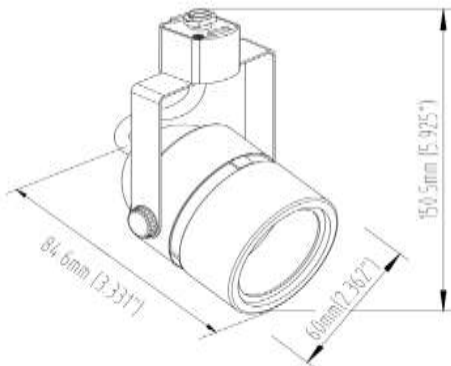

Size: L 5.1"x W 3.1"x H 7.1"

20 pcs/cs

LED Track Light Single Color

- BLACK □WHITE
- ❖24° Angle
- ❖W/ 38° lens
- ❖Lumens: 789
- ❖20 Pcs/cs

WG 105B
WG 105W
10W 5000K

- BLACK
- ❖38° Angle
- ❖W/ 24° lens
- ❖Lumens: 1315
- ❖10 Pcs/cs

GU 10 TRACK LIGHT FIXTURE

Not include GU10 Light Blub !

B: Black or W: White

- ❖ Item No. **WG 87B & 87W**
- ❖ Watt: **GU10/ Max 60W**
- ❖ Voltage: **120V / 50-60 Hz**
- ❖ **24 Pcs/cs**

- ❖ Item No. **WG 86B & 86W**
- ❖ Watt: **GU10/ Max 60W**
- ❖ Voltage: **120V / 50-60 H**
- ❖ **24 Pcs/cs**