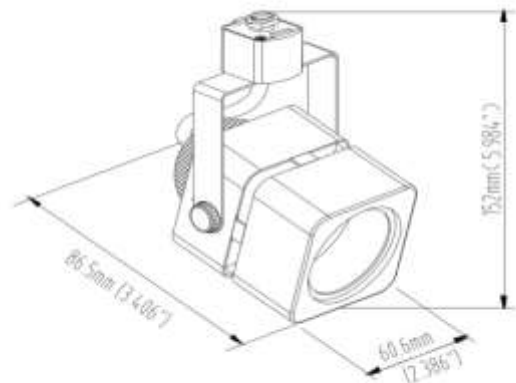

Size: L 5.1"x W 3.1"x H 7.1"

20 pcs/cs

LED Track Light Single Color

- BLACK □WHITE
- ❖24° Angle
- ❖W/ 38° lens
- ❖Lumens: 789
- ❖20 Pcs/cs

WG 105B
WG 105W
10W 5000K

- BLACK
- ❖38° Angle
- ❖W/ 24° lens
- ❖Lumens: 1315
- ❖10 Pcs/cs

GU 10 TRACK LIGHT FIXTURE

Not include GU10 Light Blub !

B: Black or W: White

- ❖ Item No. **WG 87B & 87W**
- ❖ Watt: **GU10/ Max 60W**
- ❖ Voltage: **120V / 50-60 Hz**
- ❖ **24 Pcs/cs**

- ❖ Item No. **WG 86B & 86W**
- ❖ Watt: **GU10/ Max 60W**
- ❖ Voltage: **120V / 50-60 H**
- ❖ **24 Pcs/cs**