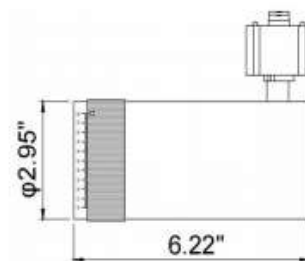

Product Information	
Item No.	WG 652B (black) & WG 652W (white)
Wattage	20W
Input Voltage	AC120v 60Hz
Track Adapter	H-type
5CCT Adjustable	27/30/35/40/50K
CRI	CRI95
Beam Angle	10-60 Degree Bean Adjustable
Size	W2.95"x L 6.22"x H6.1"
Dimming	Triac Dimming 100%-10%
Lumens	2500Lm. Maximum
Projected Life	50000Hrs
Rotation	355 Degree Horizontal
Tile	90 Degree Vertical
Certification	ETL,UL

Technical Drawing: